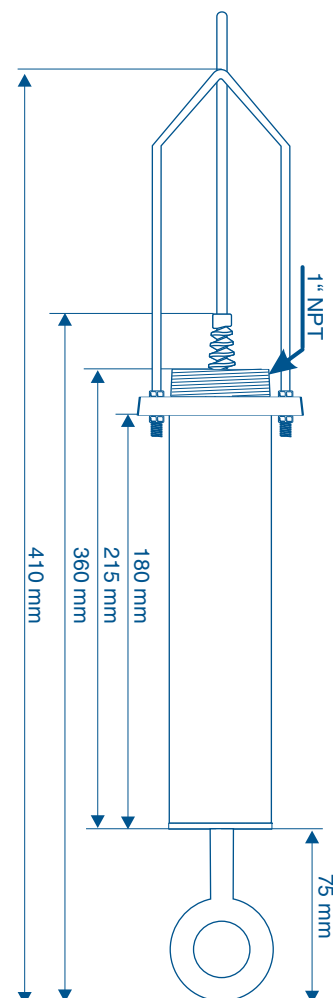

Technical data.

Measuring method	Inductive
Temperature sensor	PT100
Measuring range	250 µS/cm ... 2.5 S/cm
Temperature measuring range	-5 ... +60 °C
Response time, measured value	T90 <15 s
Response time, temperature	T90 2 min.
Temperature compensation	Automatic or manual
Calibration	Manual 1 point or electrical
Max. flow velocity at the sensor	4 m/s
Sample temperature	-5 ... 50 °C
Max. sample pressure	2 bar over-pressure
Materials in contact with the sample	Stainless steel, PPS, PEEK
Data transmission	Digital to SC 100 or SC 1000 controllers
Weight	Approx. 1 kg
Dimensions	42 mm x 360 mm (D x L)
Sensor cable	10 m, with encapsulated IP 68 connector, can be extended

Ordering information.

3798-S sc sensor	LXV428.99.00001
Tank edge fastening for sensors (1")	LZX914.99.xx200

SPARE PARTS AND ACCESSORIES

Electrically calibrated	LZX985

HACH LANGE services:

Orders, information and consultation without delay:
Tel. 0 12 56 33 34 03

Support on-site by expert sales team.

www.hach-lange.com - up-to-date and secure, with downloads, information and shop.

DR. BRUNO LANGE
GMBH & CO. KG
Willstätterstraße 11
D-40549 Düsseldorf
Tel. +49 (0)2 11 52 88-0
Fax +49 (0)2 11 52 88-143
info@hach-lange.de
www.hach-lange.com

HACH LANGE LTD
Lennox Road
Basingstoke
Hampshire, RG22 4AP
Tel. +44 (0)12 56 33 34 03
Fax +44 (0)12 56 33 07 24
info@hach-lange.co.uk
www.hach-lange.com