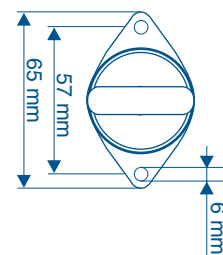

Technical data.

Measuring method	Inductive
Temperature sensor	PT100
Measuring range	250 µS/cm ... 2.5 S/cm
Temperature measuring range	-5 ... +60 °C
Response time, measured value	T90 <15 s
Response time, temperature	T90 2 min.
Temperature compensation	Automatic or manual
Calibration	Manual 1 point or electrical
Max. flow velocity at the sensor	4 m/s
Sample temperature	-5 ... 50 °C
Max. sample pressure	2 bar over-pressure
Materials in contact with the sample	Stainless steel, PPS, PEEK
Data transmission	Digital to SC 100 or SC 1000 controllers
Weight	Approx. 1 kg
Dimensions	42 mm x 360 mm (D x L)
Sensor cable	10 m, with encapsulated IP 68 connector, can be extended

Ordering information.

3798-S sc sensor	LXV428.99.00001
Tank edge fastening for sensors (1")	LZX914.99.xx200

SPARE PARTS AND ACCESSORIES

Electrically calibrated	LZX985

HACH LANGE services:

Orders, information and consultation without delay:
Tel. 0 12 56 33 34 03

Support on-site by expert sales team.

www.hach-lange.com - up-to-date and secure, with downloads, information and shop.